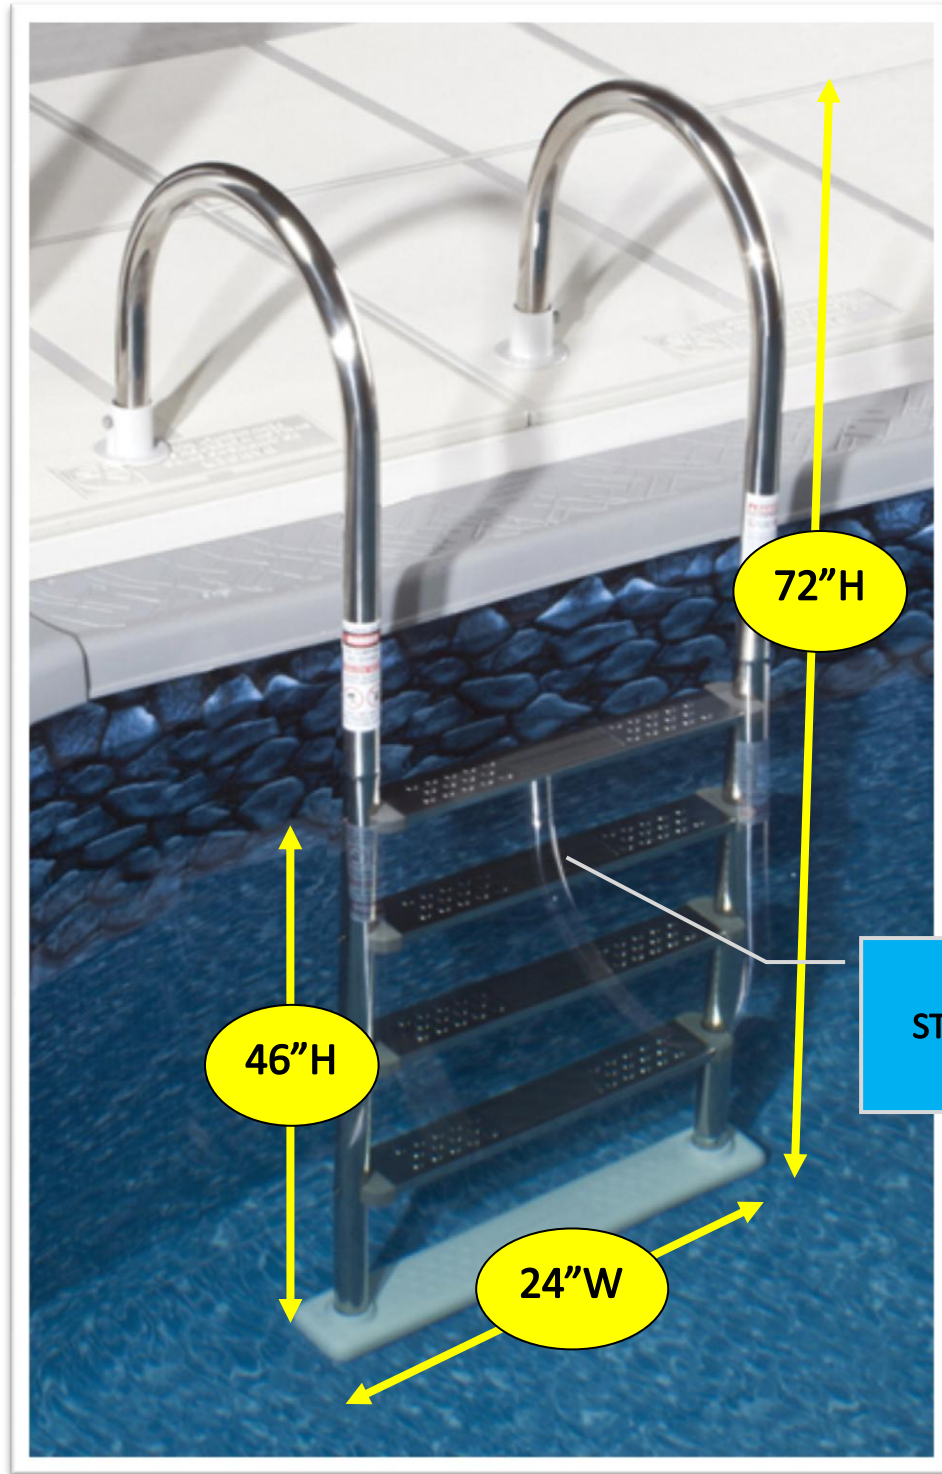

NE1145 Premium Stainless Steel In-Pool Ladder

Max. Weight Capacity: 300 lbs