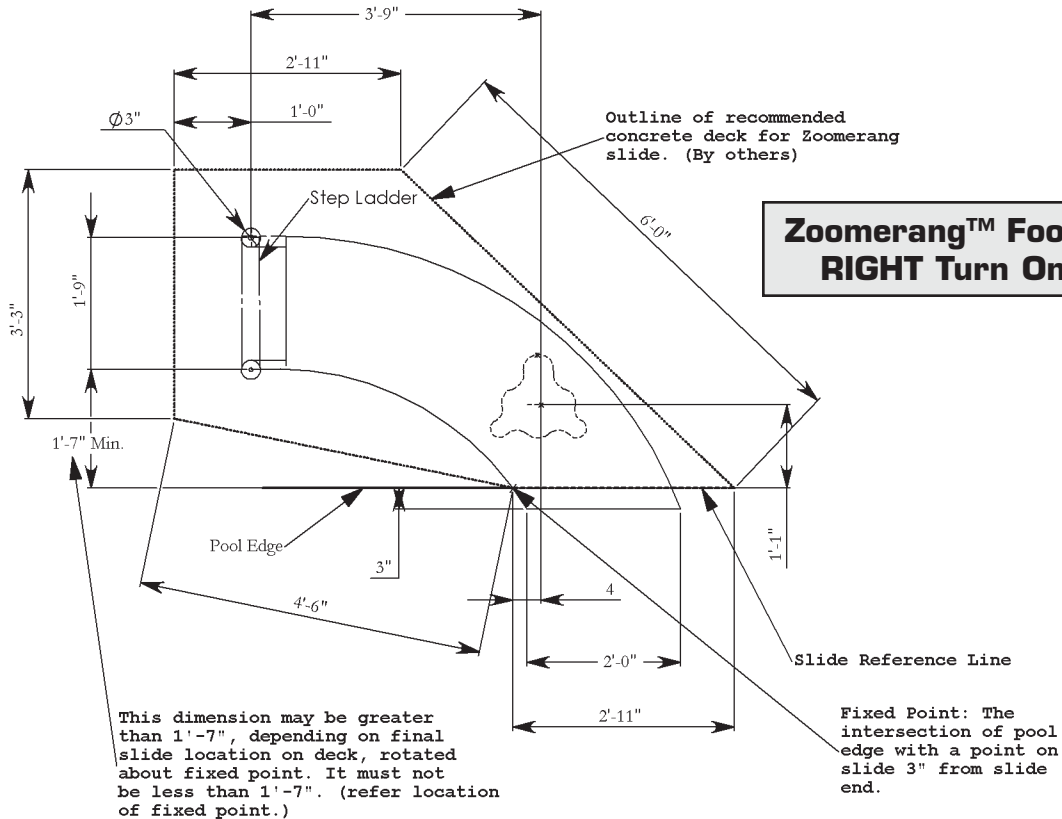

FEATURES:

- Durable & Long Lasting Acrylic Construction
- Available in White Only
- Available in Right Turn Only
- 37" High at Seating Area
- Zoom-Flume™ Water Supply System
- Stainless Steel Rails, Legs & Hardware
- Discretely Sits Below a 6' Privacy Fence
- Designed for Both Above Ground Pools with Decks or In-Ground Pools
- Minimum Water Depth of 3'6"
- Water Supply Attaches Directly to Pool Return Inlet
- Weight Limit = 200 Lbs.
- Full Exploded View - pg. F20 - F21

ZOOMERANG™ SLIDE

| DESCRIPTION | PART NUMBER |
|-------------------------------|-------------|
| Zoomerang Slide - right - wht | Part #ZM-CR |

comes w/ss hardware

NOTES:

2. All dimensions subject to change without prior notice.

Zoomerang™ Footprint for RIGHT Turn Only Slide