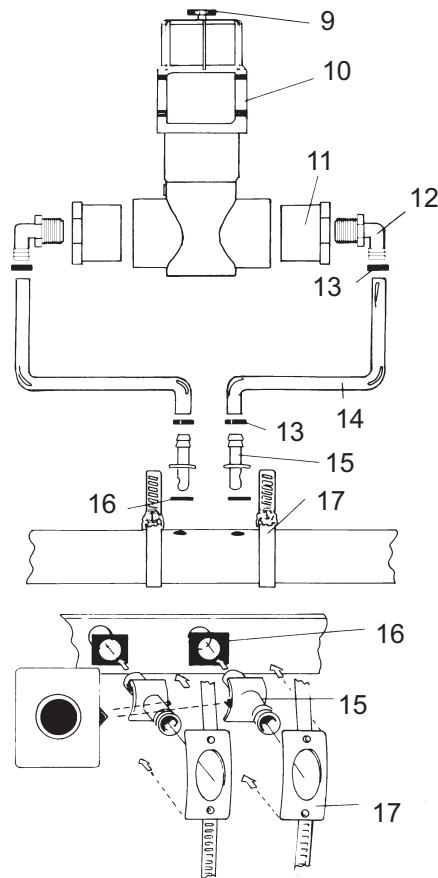

# Spa Feeder DIAGRAM / PARTS LIST

## MODEL 740 ASSEMBLY

### In-Line Model

REF #	PART #	CASE QTY	DESCRIPTION	QTY. PER UNIT
1	01-22-7430	1	Cap	1
2, 3, 4, 4A, 5	01-22-7940	1	Complete Basket Assembly	1
6	01-22-7320	1	Spring	1
7	N/A	1	Body	1
8	01-22-7450	1	Teflon Glide Seal	1

### Off-Line Parts

REF #	PART #	CASE QTY	DESCRIPTION	QTY. PER UNIT
9	01-22-9626	6	Air Relief Valve w/O-Ring	1
10	01-22-7630	1	Cap w/Air Relief	1
11	N/A	1	1 1/2" Soc. x 1/2" FTP Bushing	1
12	01-22-7806	6	1/2" 90° Elbow MPT x Barb	2
13	01-22-7696	6	Small Clamp	4
14	01-22-7700	1	6' PVC Tubing (5/8" ID)	1
15	01-22-7796	6	Venturi Scoop	2
16	01-22-7856	6	Scoop Gasket	2
17	01-22-7916	6	Scoop Clamp	2