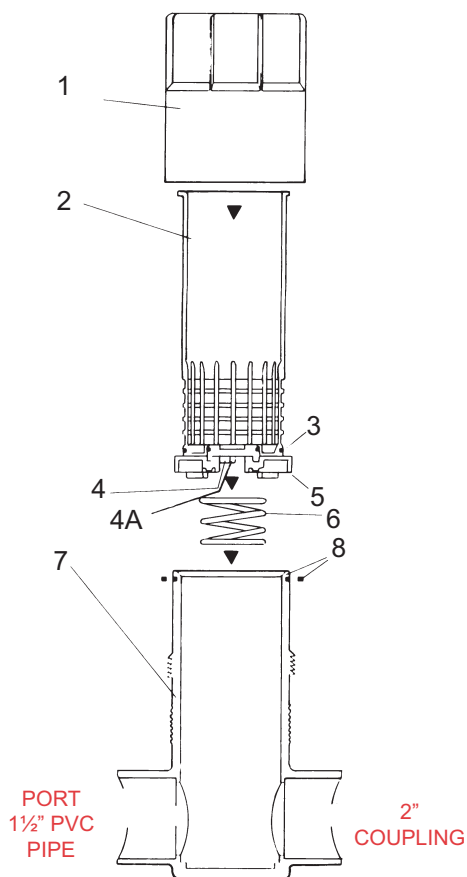

# Spa Feeder DIAGRAM / PARTS LIST

## MODEL 740 ASSEMBLY

### In-Line Model

REF #	PART #	CASE QTY	DESCRIPTION	QTY. PER UNIT
1	01-22-7430	1	Cap	1
2, 3, 4, 4A, 5	01-22-7940	1	Complete Basket Assembly	1
6	01-22-7320	1	Spring	1
7	N/A	1	Body	1
8	01-22-7450	1	Teflon Glide Seal	1

### Off-Line Parts

REF #	PART #	CASE QTY	DESCRIPTION	QTY. PER UNIT
9	01-22-9626	6	Air Relief Valve w/O-Ring	1
10	01-22-7630	1	Cap w/Air Relief	1
11	N/A	1	1 1/2" Soc. x 1/2" FTP Bushing	1
12	01-22-7806	6	1/2" 90° Elbow MPT x Barb	2
13	01-22-7696	6	Small Clamp	4
14	01-22-7700	1	6' PVC Tubing (5/8" ID)	1
15	01-22-7796	6	Venturi Scoop	2
16	01-22-7856	6	Scoop Gasket	2
17	01-22-7916	6	Scoop Clamp	2